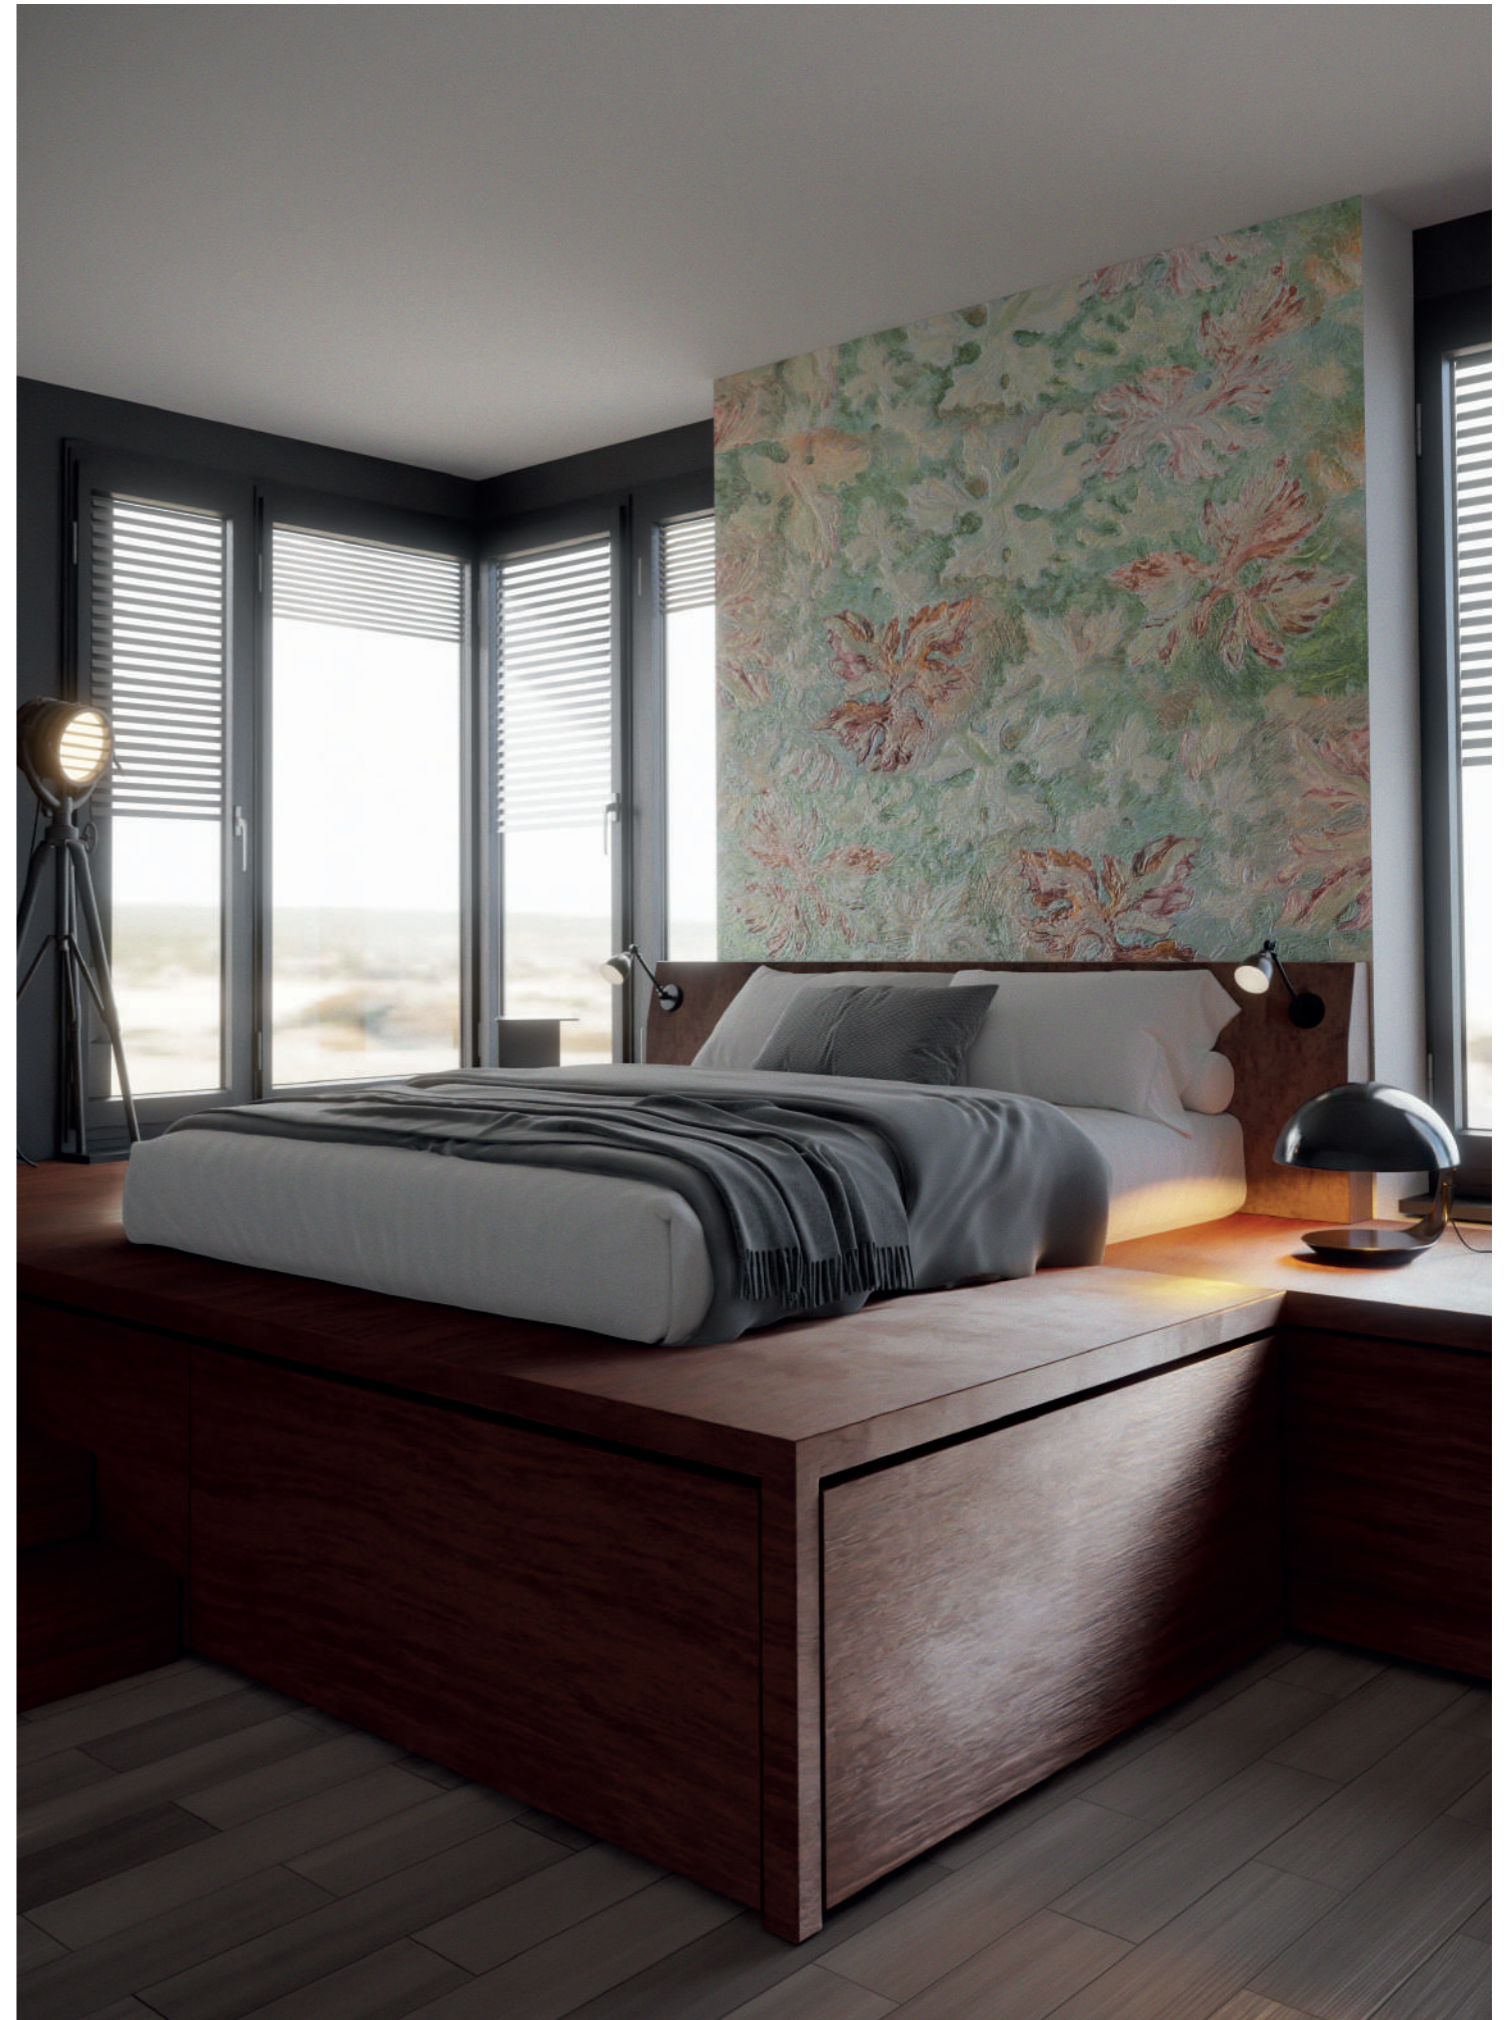

FOLIAGE D'AUTORE

Un risultato raggiunto combinando l'azione della malta acrilica fibrinforzata E-Brezza, una velatura colorata Viero Vel e, infine, Silk per conferire un effetto morbido e setoso.

A result achieved by combining the action of E-Brezza fibre-reinforced acrylic mortar, a Viero Vel coloured glaze and, finally, Silk to give a soft and silky effect.